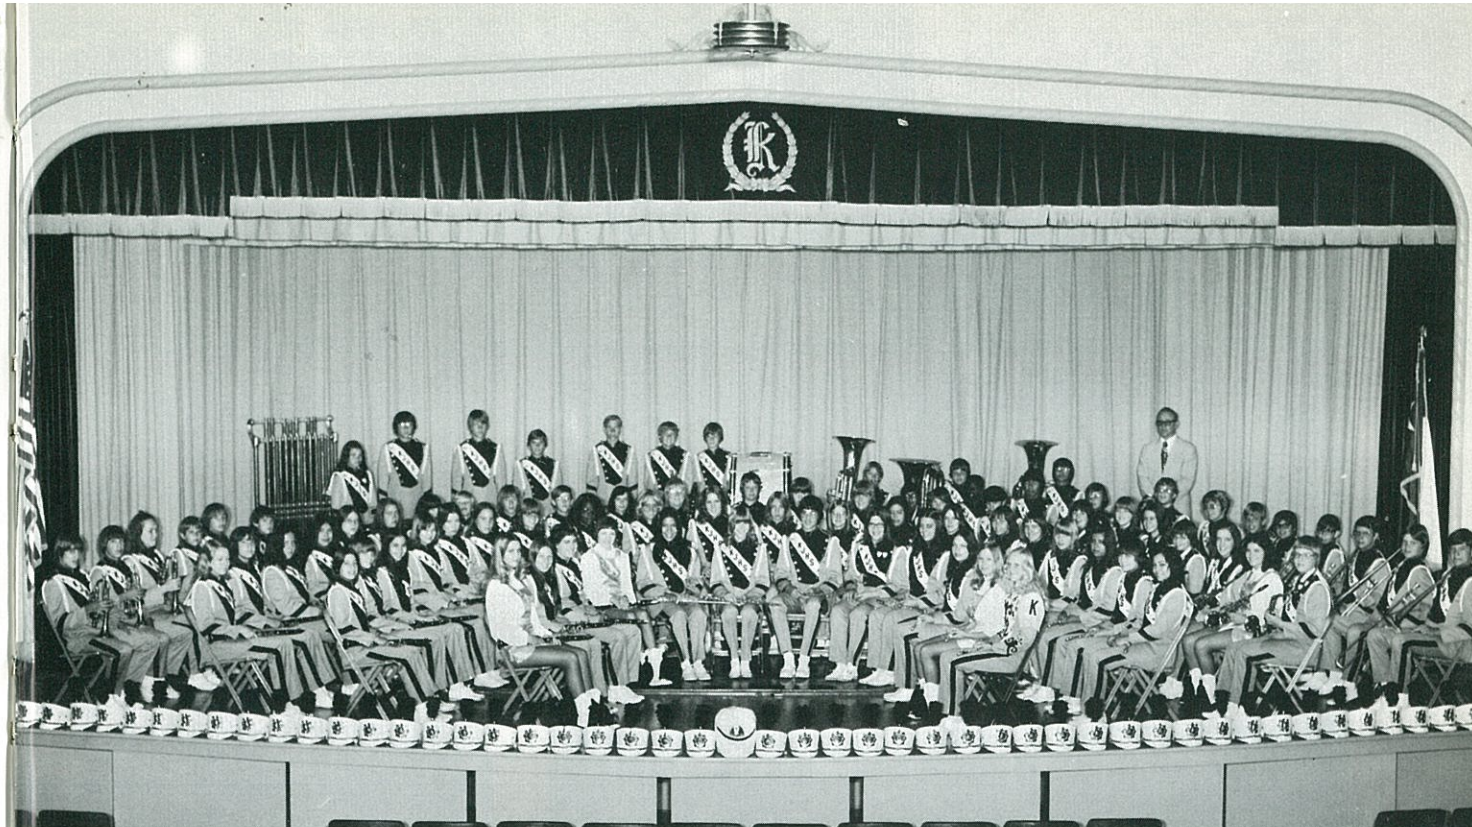

Drum Major—Leslie Biddle

Susan Scogin, Donna Parker, Leslie Biddle, Traci Smith, and Melanie Helmer lead the band.

Traci Smith

Melanie Helmer

Donna Parker

FRONT FIVE OF KJHS BAND

This year's Junior High Band, under the direction of Mr. Richard Thomas was led by Drum Major Leslie Biddle, and Majorettes Melanie Helmer, Susan Scogins, Traci Smith, and Donna Parker. They marched in the Homecoming and Christmas parades. At contest in April, the band received a Two rating in Concert and a Three rating in sightreading.

Susan Scogin

KJHS Yellow Jacket Band

BAND GETS A 2&3 RATING AT CONTEST

Mr. Thomas directs the band.

Sixth graders are active band members.